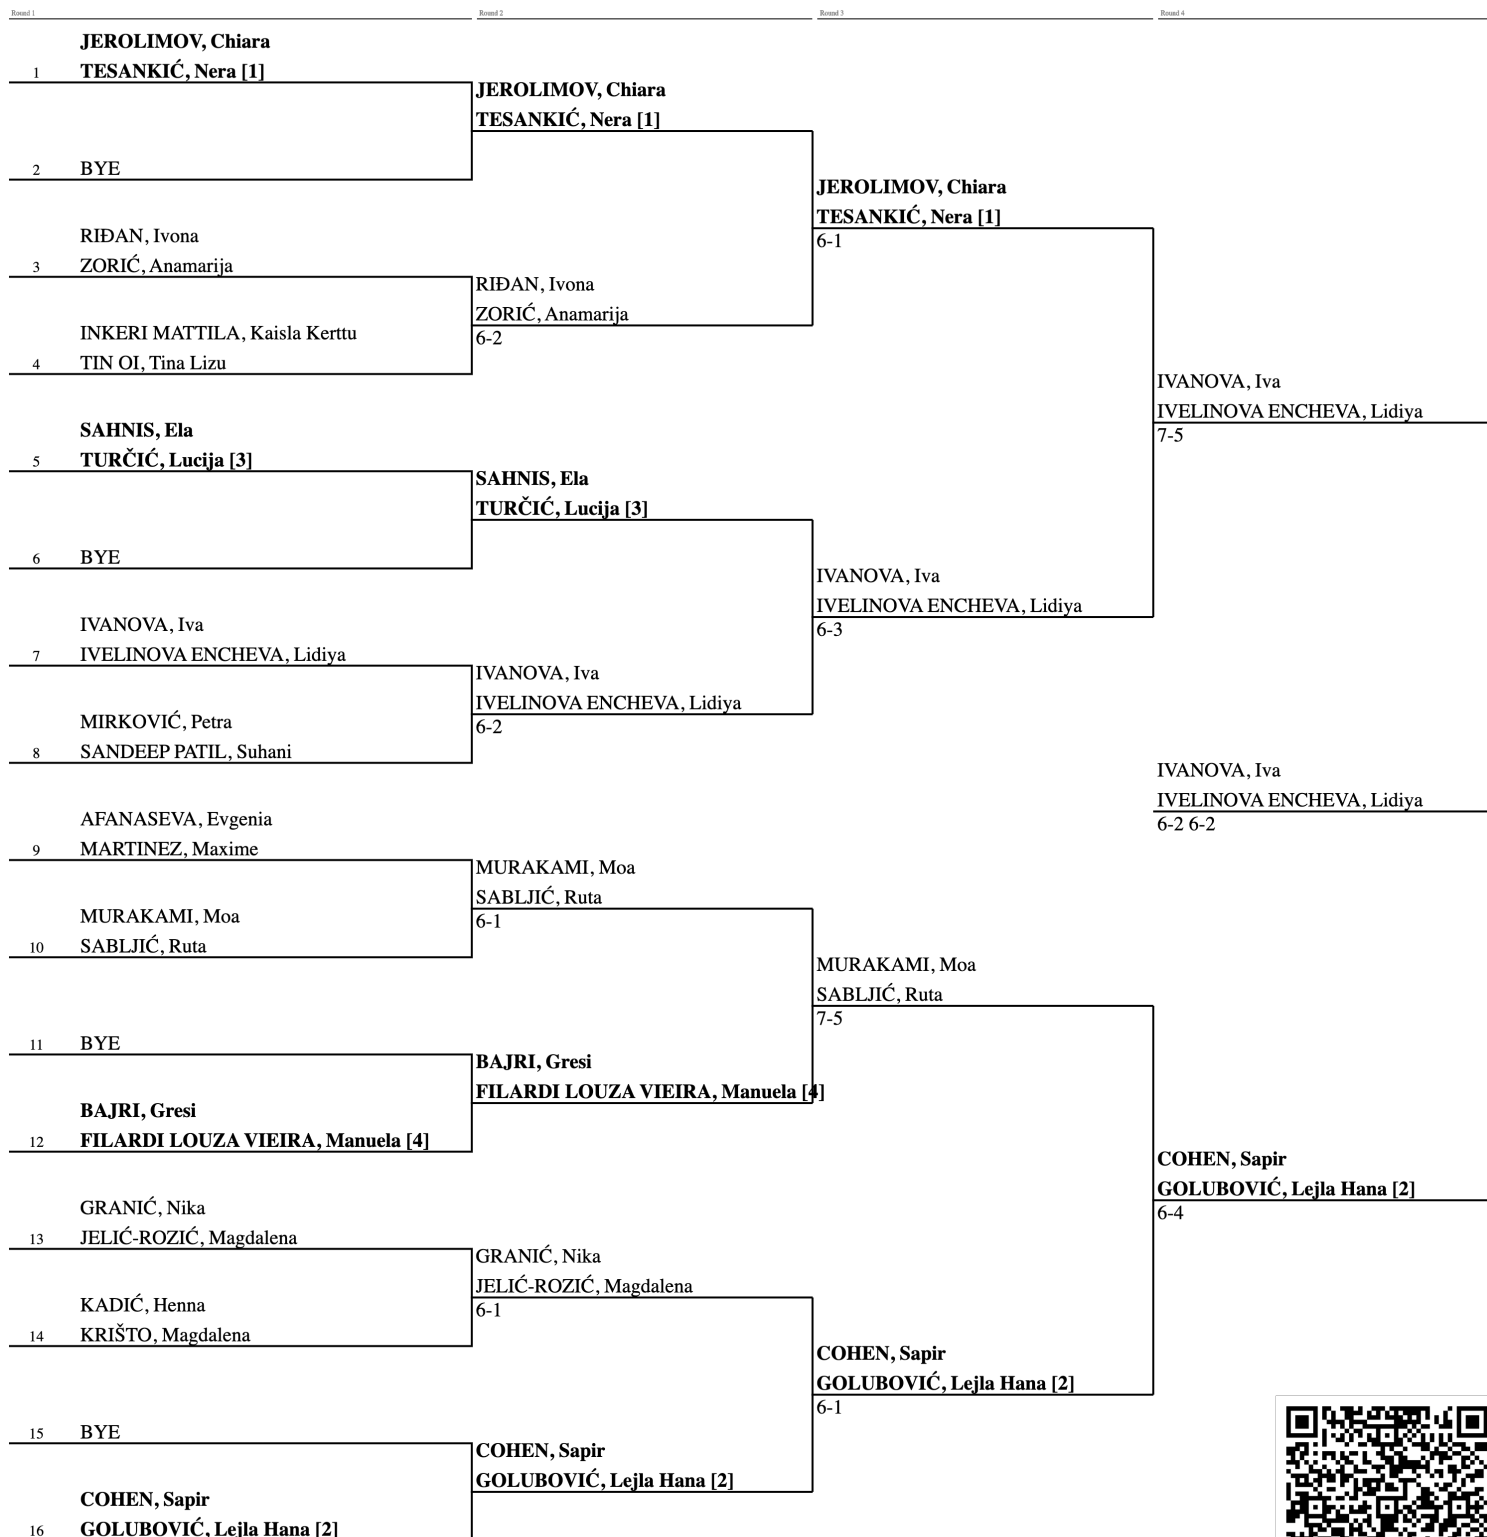

Dub Bowl 2019
13 Female Doubles

Main Draw

Start Date 2019-06-17	Organization Tennis Centar Dubrovnik	Location Liechtensteinov put 12, 20000	Head Umpire Marin Sinovčić and Jakov Lončar
--------------------------	--	--	---

Rank List	# Ranked Players	# Substitutes (LL/Alts)	Date/Time: 20/06/2019, 09:04
Date 2019-06-01	1 JEROLIMOV, Chiara [8] 2 COHEN, Sapir [9] 3 SAHNIS, Ela [19] 4 BAJRI, Gres [27]	TESANKIĆ, Nera [12] GOLUBOVIĆ, Lejla Hana [33] TURČIĆ, Lucija [36] FILARDI LOUZA VIEIRA, Manuela [43]	Last Direct Acceptance all in draw
Seeds First: 8 Last: 43			Representatives
All Players First: 8 Last: nr		Organizers Pasko Barović	Signature of Head Umpire: