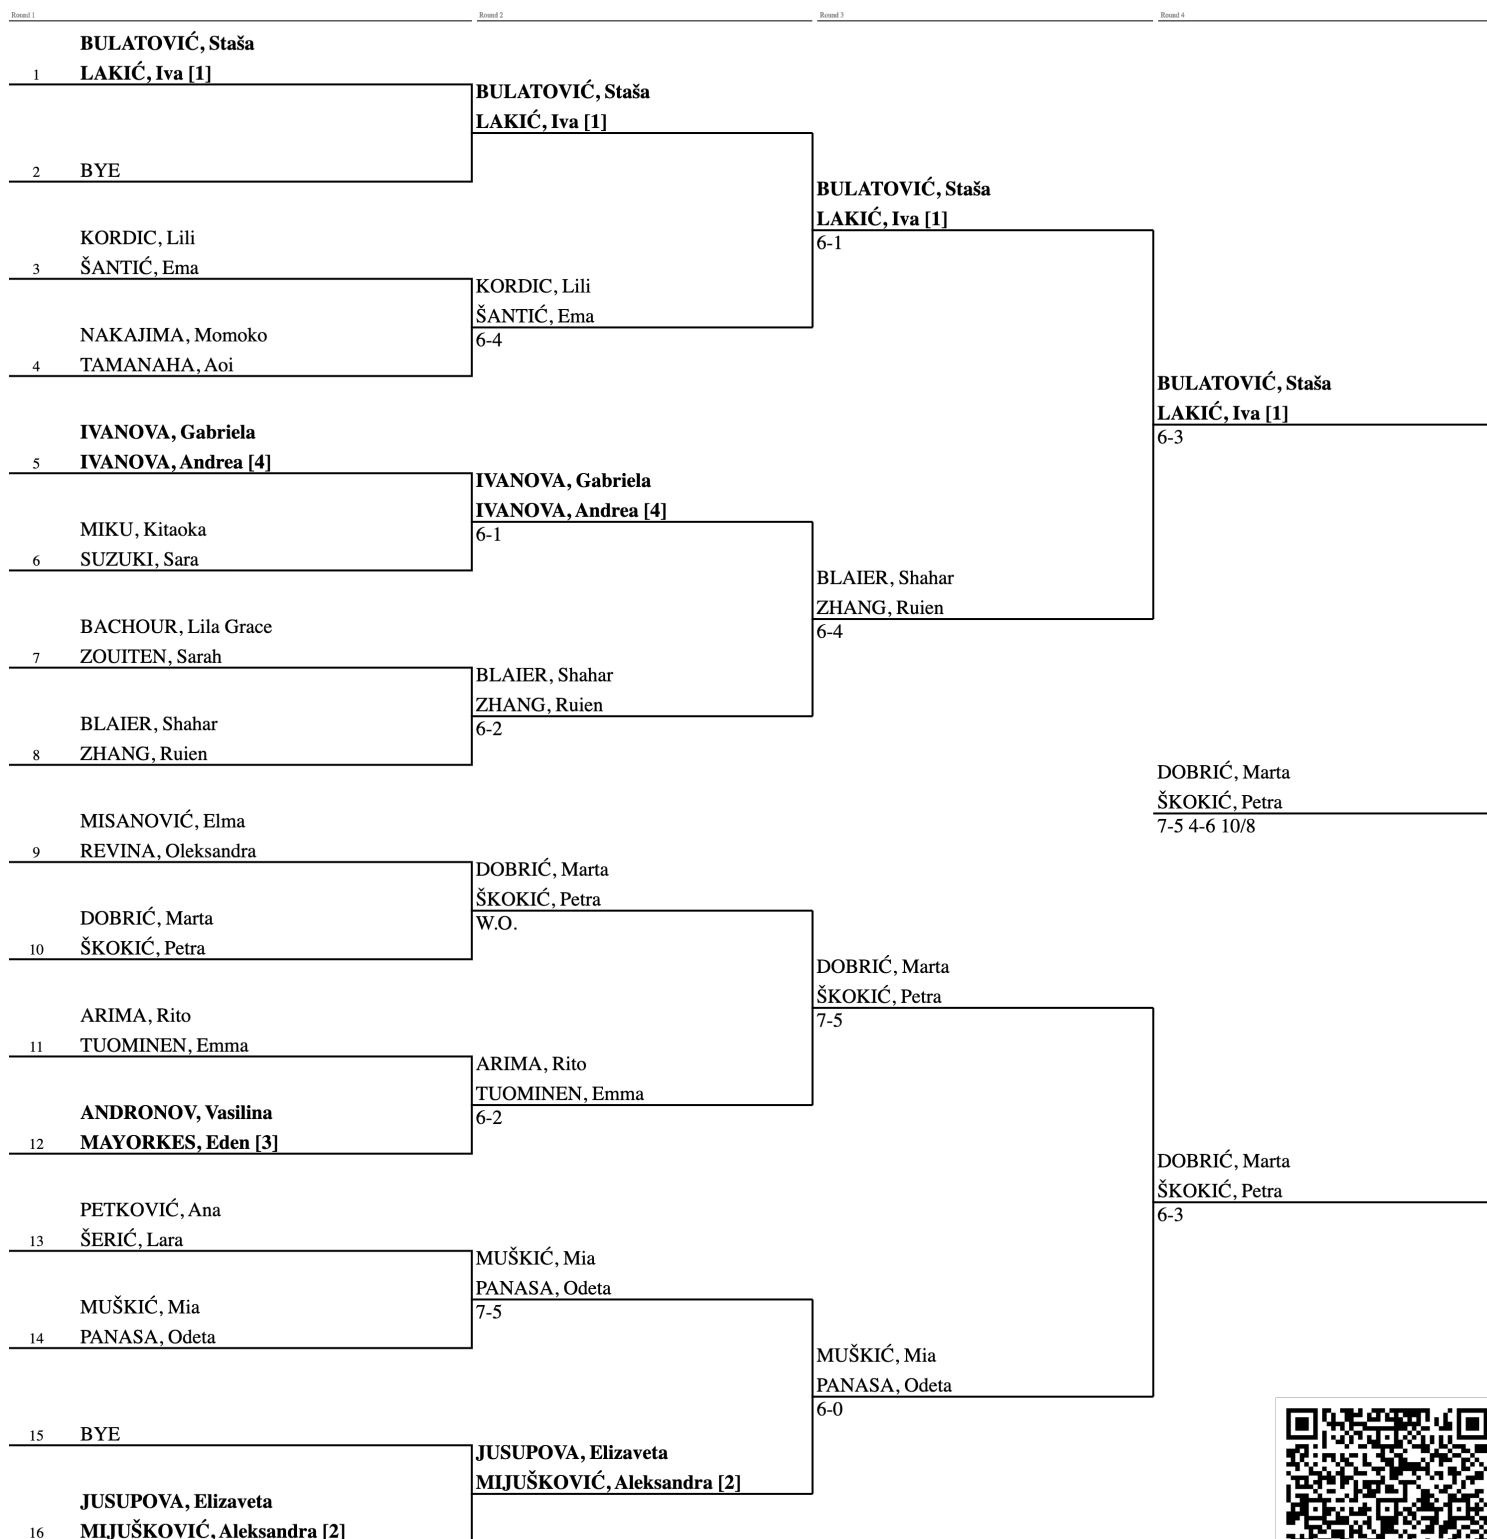

Dub Bowl 2019  
11 Female Doubles

Main Draw

Start Date 2019-06-17	Organization Tennis Centar Dubrovnik	Location Liechtensteinov put 12, 20000	Head Umpire Marin Sinovčić and Jakov Lončar
--------------------------	--	--	---

Rank List	# Ranked Players	# Substitutes (LL/Alts)	Date/Time:20/06/2019, 08:44
Date 2019-06-01	1 LAKIĆ, Iva [28] 2 JUSUPOVA, Elizaveta [25] 3 MAYORKES, Eden [48] 4 IVANOVA, Gabriela [50]	BULATOVIĆ, Staša [62] MIJUŠKOVIĆ, Aleksandra [70] ANDRONOV, Vasilina [49] IVANOVA, Andrea [51]	Last Direct Acceptance all in draw
Seeds First: 25 Last: 70			Representatives
All Players First: 25 Last: nr		Organizers Pasko Barović	Signature of Head Umpire: